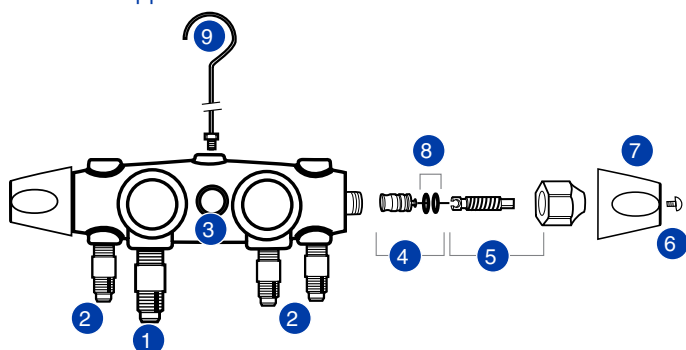

4-Valve Zeppelin Aluminum Series

MANIFOLD REBUILD KITS

PART NO.	DESCRIPTION
M2R-S	Standard M2 rebuild (also fits M5 through M9 series)
M2R-P	Premium M2 rebuild (fits M2 series only)
M4R-S	Standard M4 rebuild
M4R-P	Premium M4 rebuild
2VZR-S	Standard Zeppelin® 2-valve rebuild (fits both aluminum and brass)
2VZR-P	Premium Zeppelin® 2-valve rebuild (fits both aluminum and brass)
4VZR-S	Standard Zeppelin® 4-valve rebuild
4VZR-P	Premium Zeppelin® 4-valve rebuild

GAUGE MOUNTING BRACKETS

M2-106	1/8" FPT
M2-108	1/4" FPT

ZEPPELIN® BRASS SERIES MANIFOLD

REF NO.	PART NO.	DESCRIPTION
1	MR601	Hand wheel and screw
2	U1-4A	1/4" Intake
3	MR-525	Sight glass
4	MR-505	Piston w/seat and o-rings
5	MR-516	Stem and nut
6	MR-601	Hand wheel and screw
7	MR-503	Hand wheel screws (two)
8	MR-509	O-rings (two)
9	M2-102N	Hanging hook

2-VALVE ALUMINUM ZEPPELIN®

1	MR-601	Hand wheel and screw
2	U1-4A	1/4" Intake
3	MR-525	Sight glass
4	MR-505	Piston w/seat and o-rings
5	MR-516	Stem and nut
6	MR-601	Hand wheel and screw
7	MR-503	Hand wheel screws (two)
8	MR-509	O-rings (two)
9	M2-102N	Hanging hook

4-VALVE ALUMINUM ZEPPELIN®

1	U1-6B	3/8" Intake
2	U1-4A	1/4" Intake
3	MR-525	Sight glass
4	MR-605	Piston w/seat and o-rings
5	MR-607	Stem and nut
6	MR-601	Hand wheel and screw
7	MR-503	Hand wheel screws (two)
8	MR-409	O-rings (two)
9	M2-102N	Hanging hook