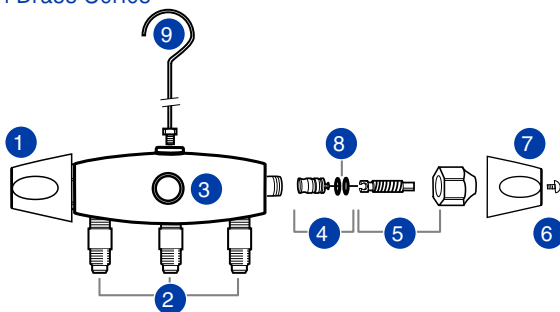

ZEPPELIN REPAIR PARTS

MANIFOLD REBUILD KITS

Rebuild kits are available for all manifold series. Standard rebuild kits include a stem, nut, piston with seat, and o-rings. Premium rebuild kits feature two standard kits plus two hand wheels and screws.

Caution: gauges and hoses not specified for R410A can damage product and cause injury.

Zeppelin Brass Series