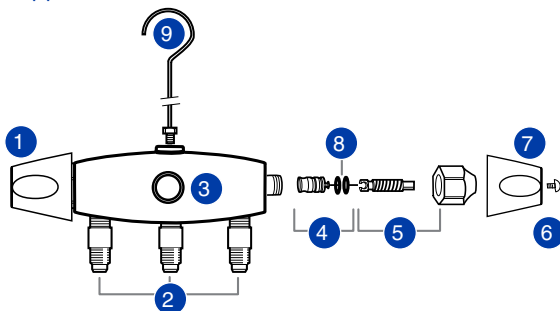

2-Valve Zeppelin Aluminum Series