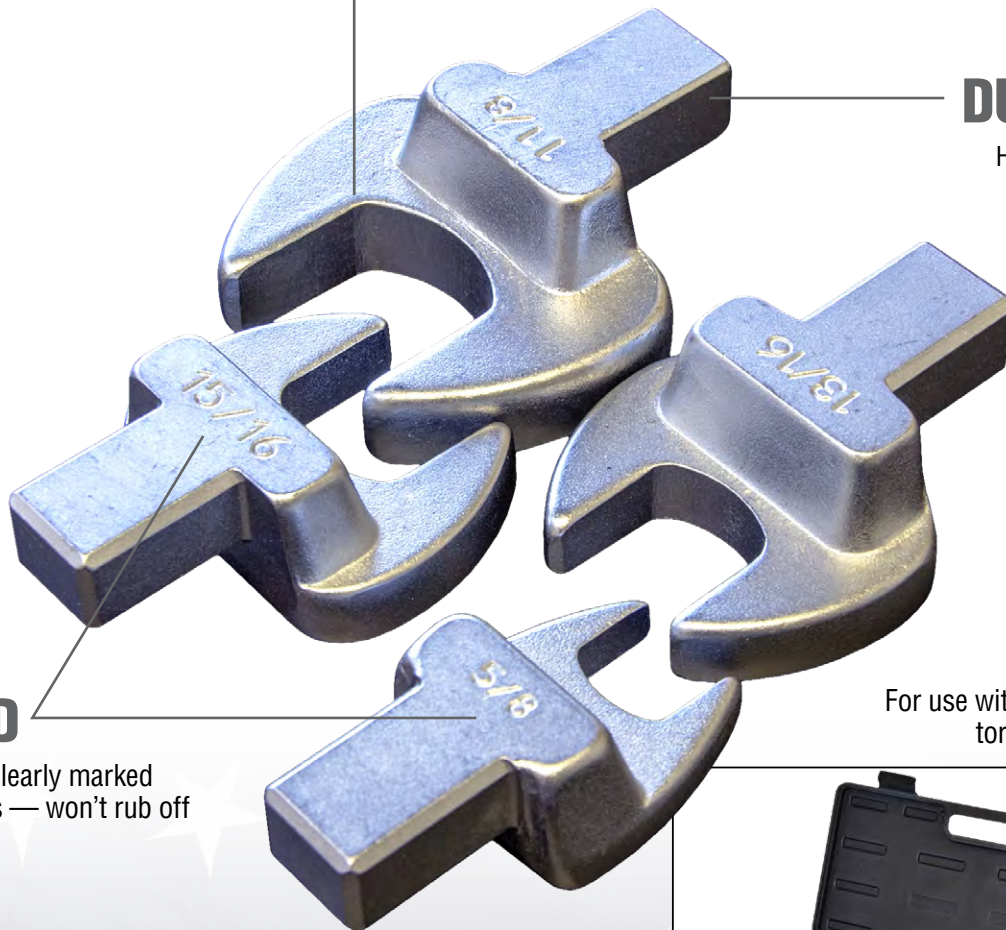

## IMPERIAL SPANNER HEADS

Four metal interchangeable SAE spanner heads for service and installation of ductless R410A mini-split units

### TRQ-IMP

Jaw sizes: 5/8", 13/16", 15/16" and 1-1/8"

**DURABLE**

Heavy-duty metal

**ETCHED**

Large etched clearly marked measurements — won't rub off

For use with JB TRQ-1080 torque wrench set